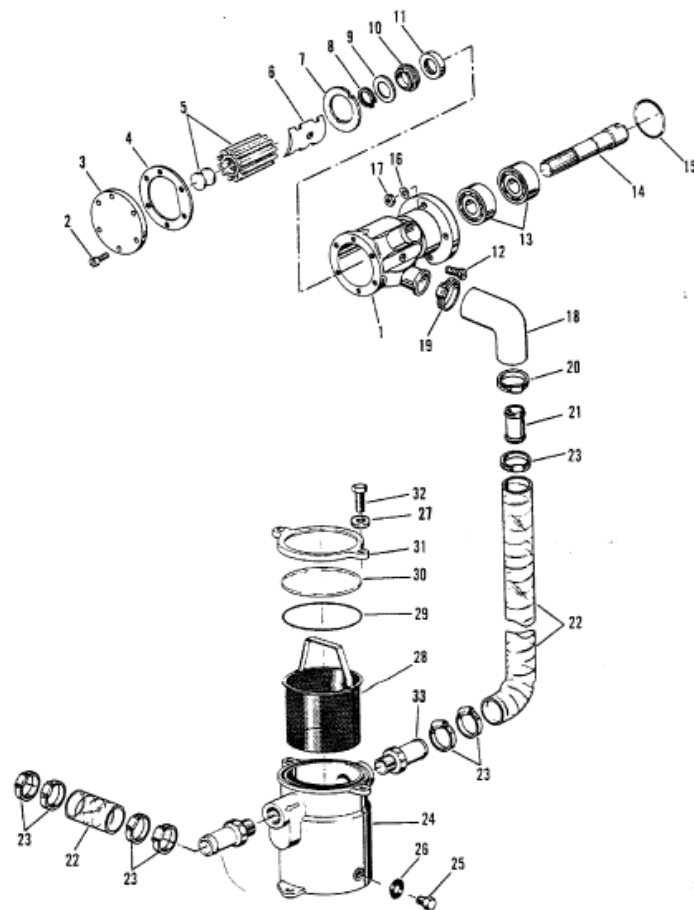

SEAWATER PUMP

Parts List

Ref	Class	Part	Description	Qty	Comment	Footnote
1	46	816248	SEAWATER PUMP ASSEMBLY	1		
2	10	801332608	SCREW	6		
3		801332607	COVER	1		
4	27	801332606	GASKET	1		
5	47	816814	IMPELLER	1		
6		816813	CAM	1		
7	12	801332601	WEAR PLATE	1		
8	53	816815	RETAINING RING	1		
9	23	816816	SPACER	1		
10		816817	MECHANICAL SEAL	1		
11	26	816818	OIL SEAL	1		
12	10	801332604	SCREW	1		
13	30	816819	BALL BEARING	2		
14		816820	SHAFT	1		
15	25	801333850	O-RING	1		
16	13	809932095	LOCKWASHER	4		
17	11	809922417	NUT	4		
18	32	816174	HOSE	1		
19	54	801328048	CLAMP	1		
20	54	801326639	CLAMP	1		
21	32	816173	PIPE	1		
22	32	816172	HOSE	1		
23	54	801326639	CLAMP	2		
24	35	816171	SEAWATER FILTER	1		
25	10	801763853	DRAIN PLUG	1		
26	12	809963201	WASHER	1		
27	13	809930840	LOCKWASHER	2		
28		801763855	FILTER ELEMENT	1		
29	25	801763856	O-RING	1		
30		801763857	SCREEN	1		
31		801763858	COVER	1		
32	10	801763859	SCREW	2		
33	22	816339	NOZZLE	2		